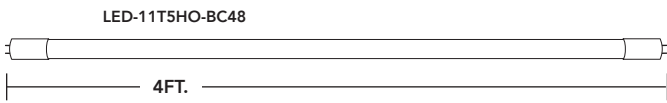

T5 RETROFITS BALLAST COMPATIBLE - TYPE A

PART NUMBER BUILDER

MFR	WATTAGE	PRODUCT	CCT	TECHNOLOGY	LENGTH (IN)	GENERATION
LED		T5HO		BC		G3
	11 25		835=3500K/85CRI 840=4000K/85CRI 850=5000K/85CRI		24 48	

ORDERING EXAMPLE
LED-11T5HO-840BC24-G3