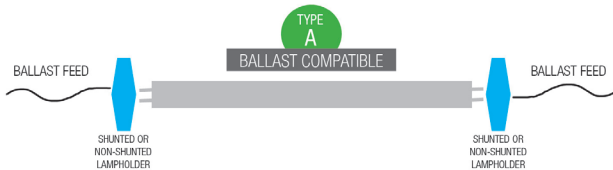

T5 RETROFITS

BALLAST COMPATIBLE - TYPE A - DOUBLE-ENDED POWER

VOLTAGE

INSTALL METHOD

BEAM ANGLE

OPERATING TEMP

NATIONAL
SANITATION
FOUNDATION

CRI

RATED LIFE

WARRANTY

easiest installation

works on
instant start
ballasts

- 11W & 25W models.
- Available in 2ft & 4ft lengths.
- 3500K, 4000K & 5000K color options.
- Beautiful uniform illumination from our glass construction.
- Frosted lens softens the light output.